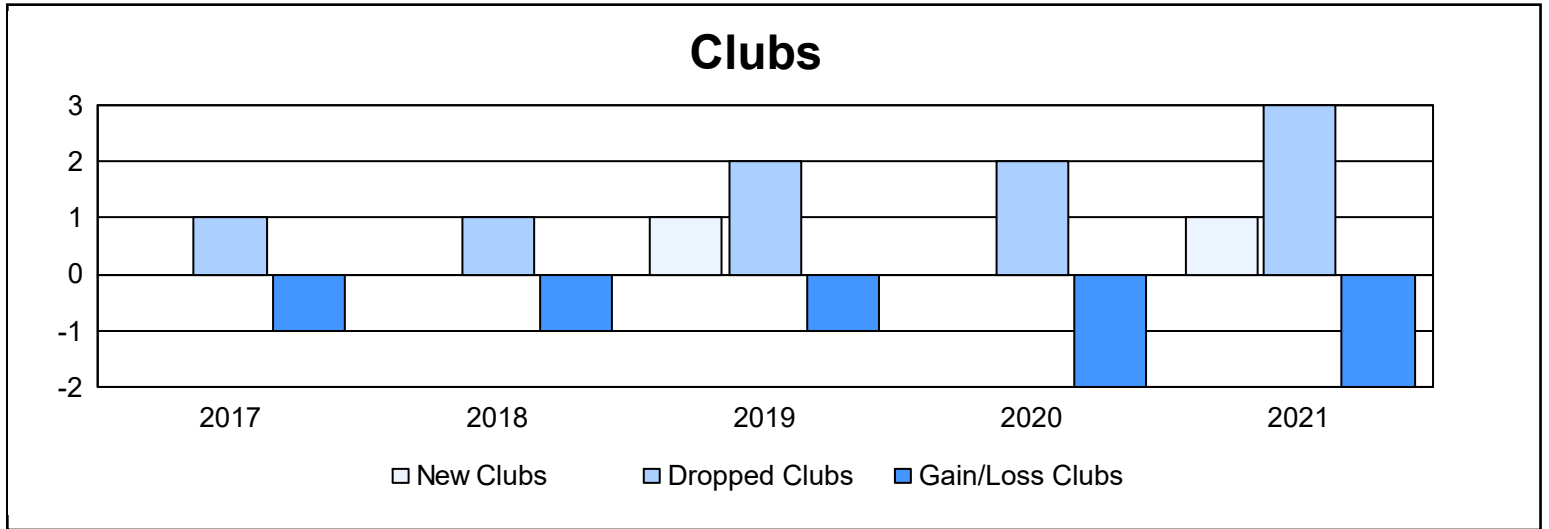

Year	New Clubs	Dropped Clubs	Gain/ Loss Clubs	New Members	Charter Members	Reinstate Members	Transfer Members	Total Member Added	Total Members Dropped	Gain/ Loss Members
2016-2017	0	1	-1	81	1	0	12	94	211	-117
2017-2018	0	1	-1	90	0	1	3	94	180	-86
2018-2019	1	2	-1	102	20	1	9	132	152	-20
2019-2020	0	2	-2	91	0	1	5	97	203	-106
2020-2021	1	3	-2	58	28	2	3	91	177	-86
<b>Average</b>	<b>0</b>	<b>2</b>	<b>-1</b>	<b>84</b>	<b>10</b>	<b>1</b>	<b>6</b>	<b>102</b>	<b>185</b>	<b>-83</b>

### Membership Composition June 2021 Cumulative