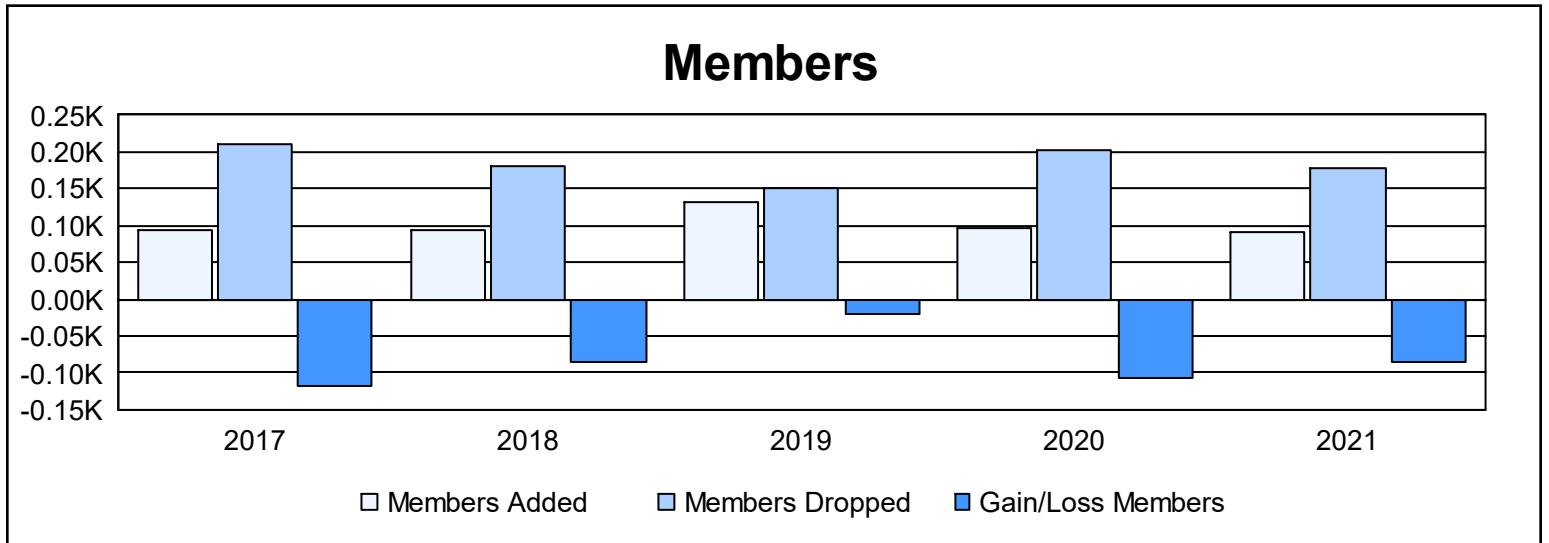

Year	New Clubs	Dropped Clubs	Gain/ Loss Clubs	New Members	Charter Members	Reinstate Members	Transfer Members	Total Member Added	Total Members Dropped	Gain/ Loss Members
2016-2017	0	1	-1	81	1	0	12	94	211	-117
2017-2018	0	1	-1	90	0	1	3	94	180	-86
2018-2019	1	2	-1	102	20	1	9	132	152	-20
2019-2020	0	2	-2	91	0	1	5	97	203	-106
2020-2021	1	3	-2	58	28	2	3	91	177	-86
<b>Average</b>	<b>0</b>	<b>2</b>	<b>-1</b>	<b>84</b>	<b>10</b>	<b>1</b>	<b>6</b>	<b>102</b>	<b>185</b>	<b>-83</b>

### Membership Composition June 2021 Cumulative